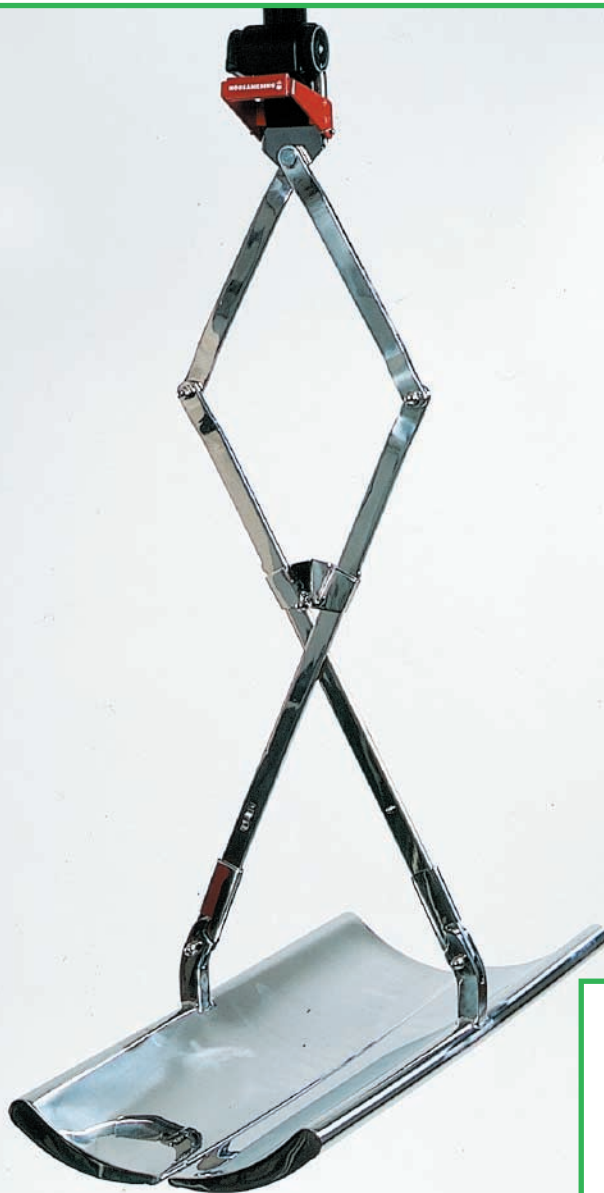

# Rigor

Customized lifting assistance for a special environment. With Rigor, one person can easily, conveniently and safely transfer a body, even where space is limited.

The scissor-like design, entirely in stainless steel, ensures maximum safety. The lift-blades are specially designed to fit securely around the body. In an elevated position, they are locked individually, but the locking device is easily opened so that the lift-blades can be released when the body is placed in a coffin. Rigor is hygienic, easy to clean, and fits all of Liko's stationary lifts.

Weight: 10.3 kg (22.66 lbs)    Width: 35 cm (13¾")    Length: 75 cm (29½")    Total height: 96 cm (37¾")

Prod. No. 3156026

Maximum load: 150 kg (330 lbs.)

Made in Sweden.

Liko is quality certified according to ISO 9002 and environment certified according to ISO 14001.