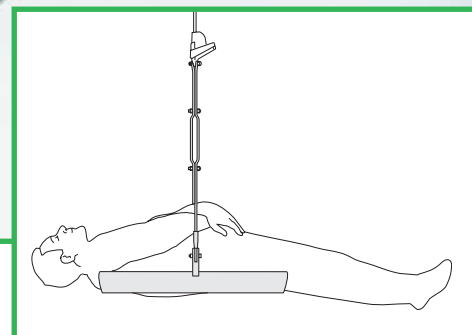

# Rigor

Customized lifting assistance for a special environment. With Rigor, one person can easily, conveniently and safely transfer a body, even where space is limited.

The scissor-like design, entirely in stainless steel, ensures maximum safety. The lift-blades are specially designed to fit securely around the body. In an elevated position, they are locked individually, but the locking device is easily opened so that the lift-blades can be released when the body is placed in a coffin. Rigor is hygienic, easy to clean, and fits all of Liko's stationary lifts.

Weight: 10.3 kg (22.66 lbs)    Width: 35 cm (13¾")    Length: 75 cm (29½")    Total height: 96 cm (37¾")

Prod. No. 3156026

Maximum load: 150 kg (330 lbs.)

Made in Sweden.

Liko is quality certified according to ISO 9002 and environment certified according to ISO 14001.